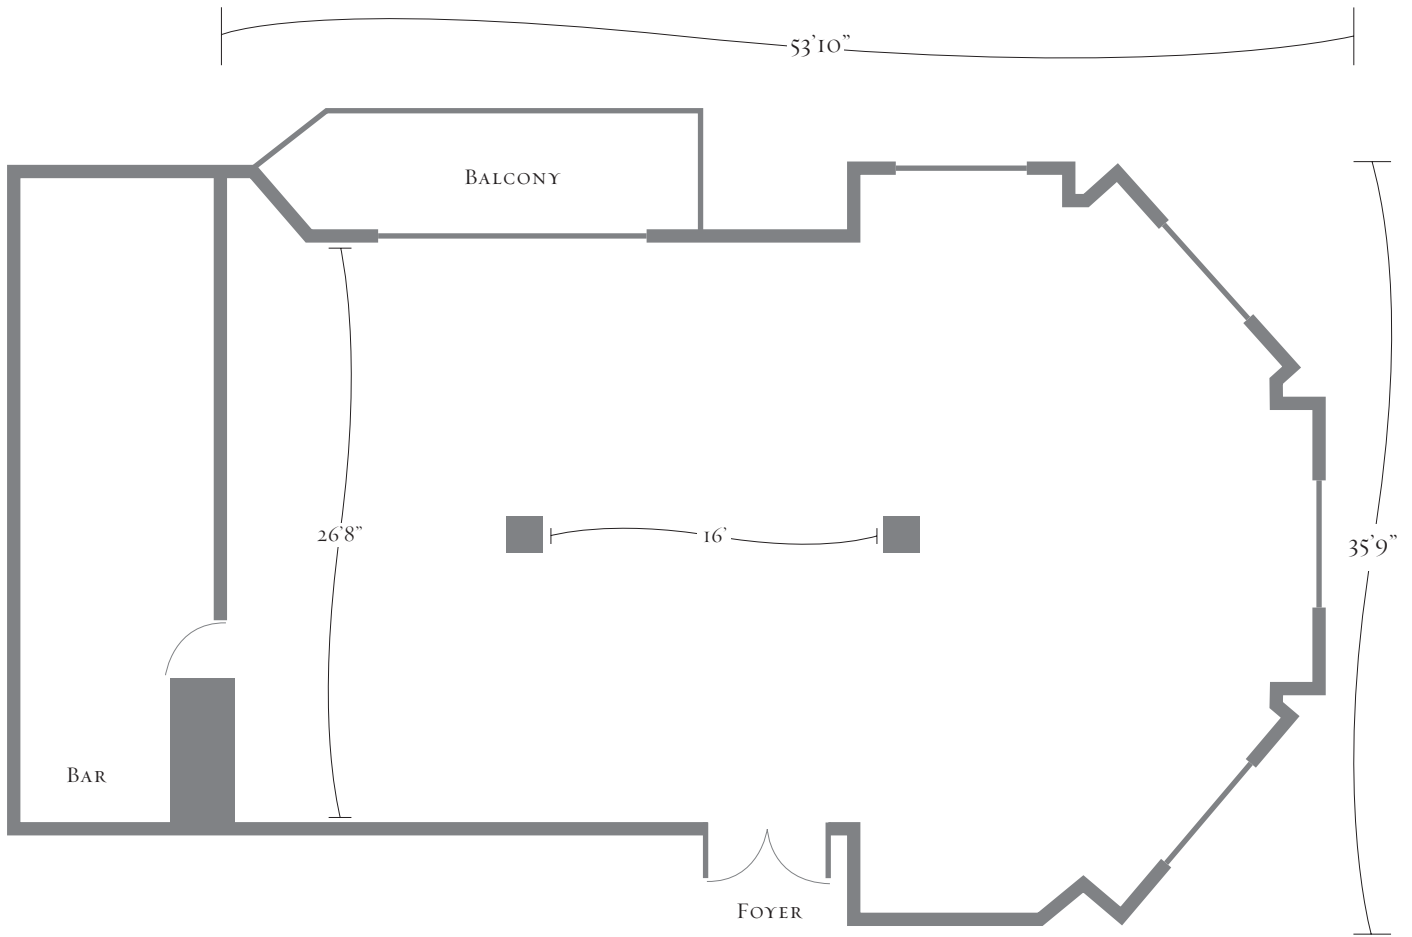

# WOODSIDE ROOM

CONFERENCE ROOM	CLASSROOM	THEATER	HOLLOW SQUARE	U-SHAPE	BANQUET BUFFET	BANQUET FULL SERVICE	CONFERENCE TABLE	RECEPTION	LENGTH/WIDTH	CEILING HEIGHT	SQUARE FEET
Woodside Room	75	130	45	40	140	140	30	200	53'10" X 35'9"	9'8"-14'	1,651