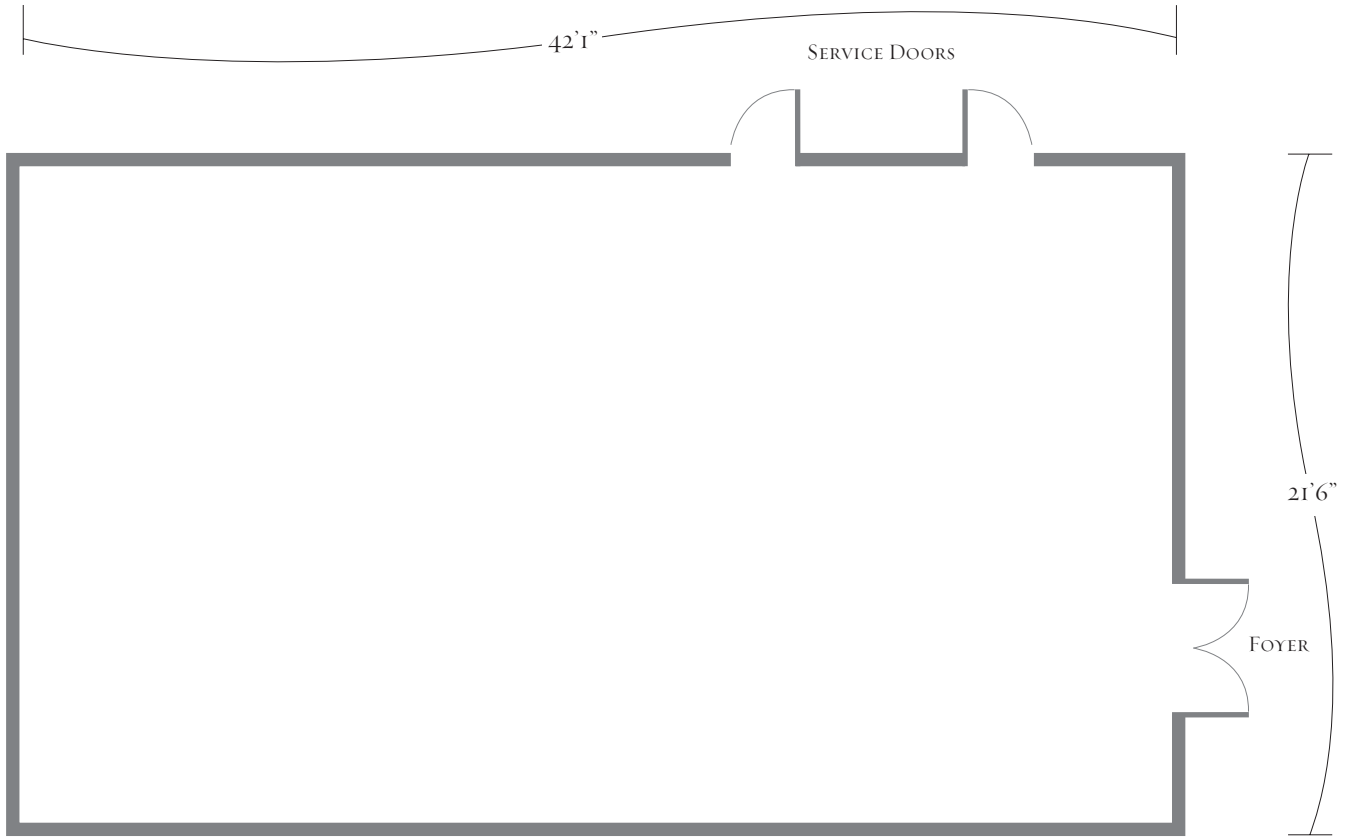

MENLO ROOM

CONFERENCE ROOM	CLASSROOM	THEATER	HOLLOW SQUARE	U-SHAPE	BANQUET BUFFET	BANQUET FULL SERVICE	CONFERENCE TABLE	RECEPTION	LENGTH/ WIDTH	CEILING HEIGHT	SQUARE FEET
Menlo Room	50	80	34	30	60	70	30	80	42'1" X 21'6"	8'3"-9'	904