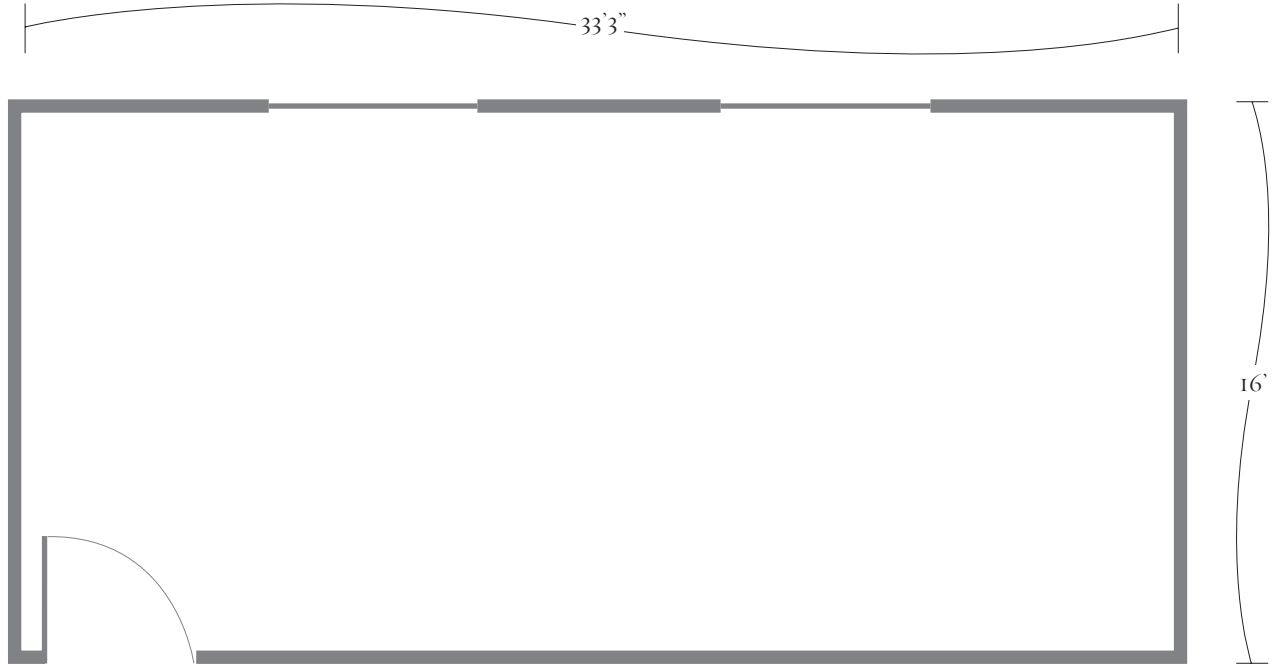

LOS ALTOS ROOM

CONFERENCE ROOM	CLASSROOM	THEATER	HOLLOW SQUARE	U-SHAPE	BANQUET BUFFET	BANQUET FULL SERVICE	CONFERENCE TABLE	RECEPTION	LENGTH/ WIDTH	CEILING HEIGHT	SQUARE FEET
Los Altos Room	24	35	18	15	24	30	20	30	33'3" X 16'	7'11"	532